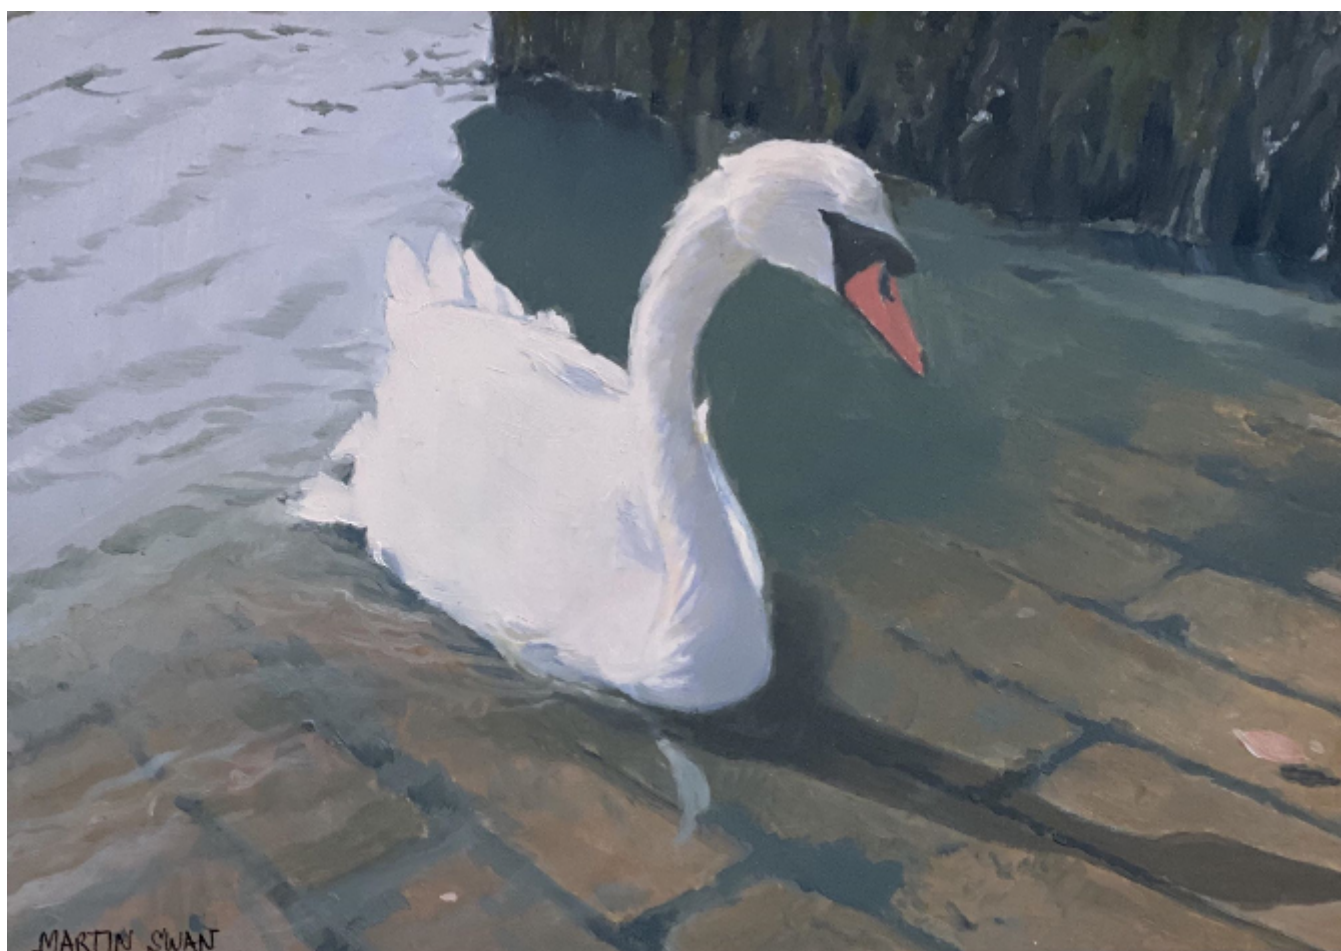

YOUR LOGO HERE

OPTIONAL SUBTEXT HERE

Approaching the Slipway

Martin Swan VP RSMA

Sold

REF: 3050

Framed Height: 27 cm (10.6")

Framed Width: 32 cm (12.6")