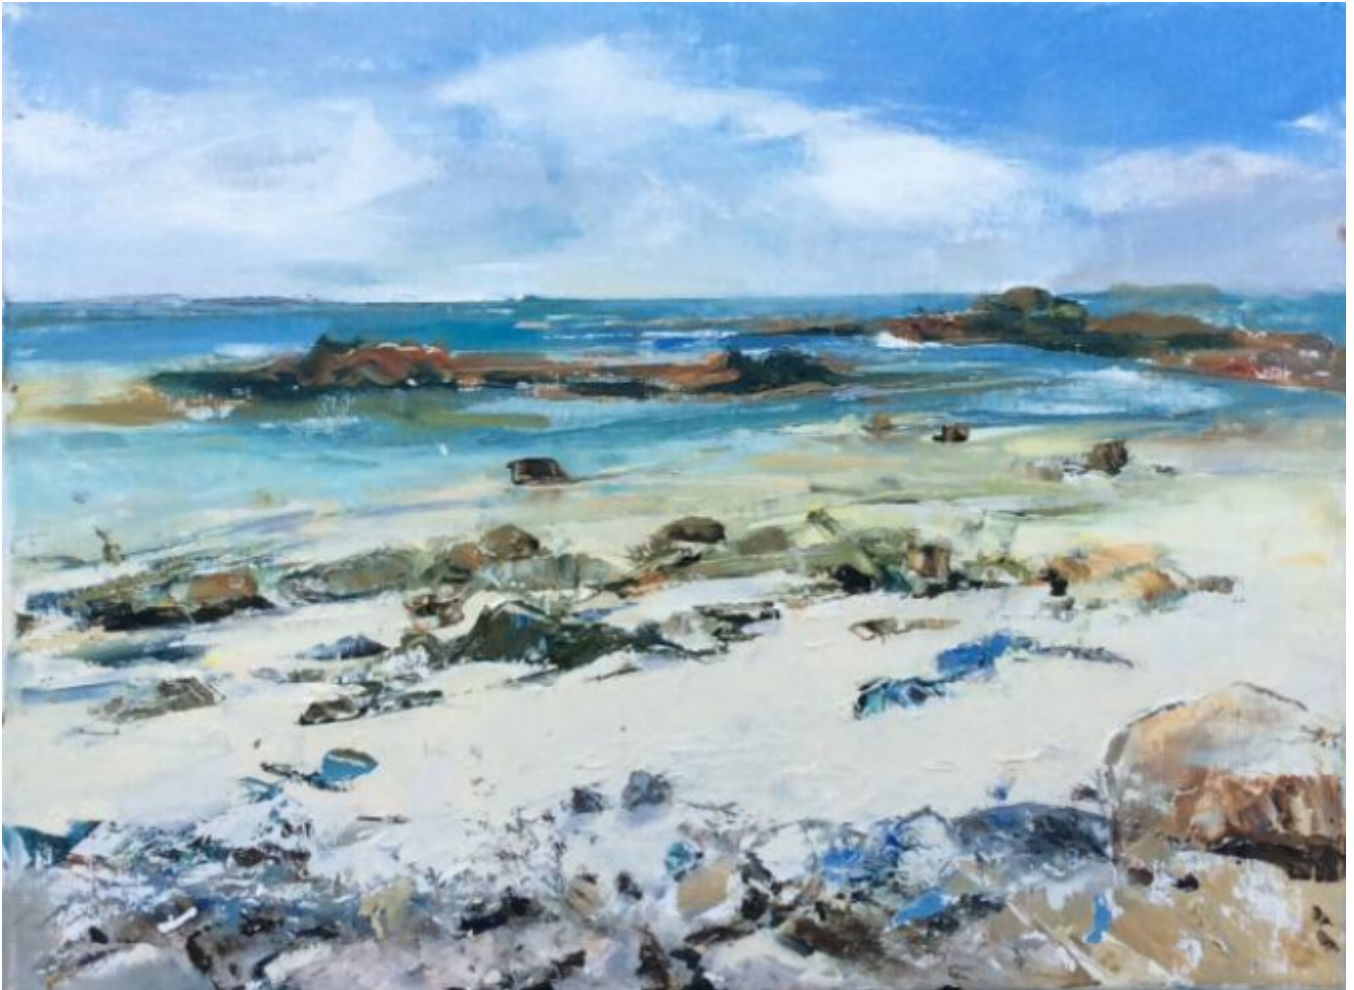

YOUR LOGO HERE

OPTIONAL SUBTEXT HERE

On Rushey Bay, Bryher

Kim Jarvis

Sold

REF: 2884

Framed Height: 40 cm (15.7")

Framed Width: 50 cm (19.7")

## Description

On Rushey Bay, Bryher

All stock items shown on this example website are courtesy of Kendalls Fine Art.