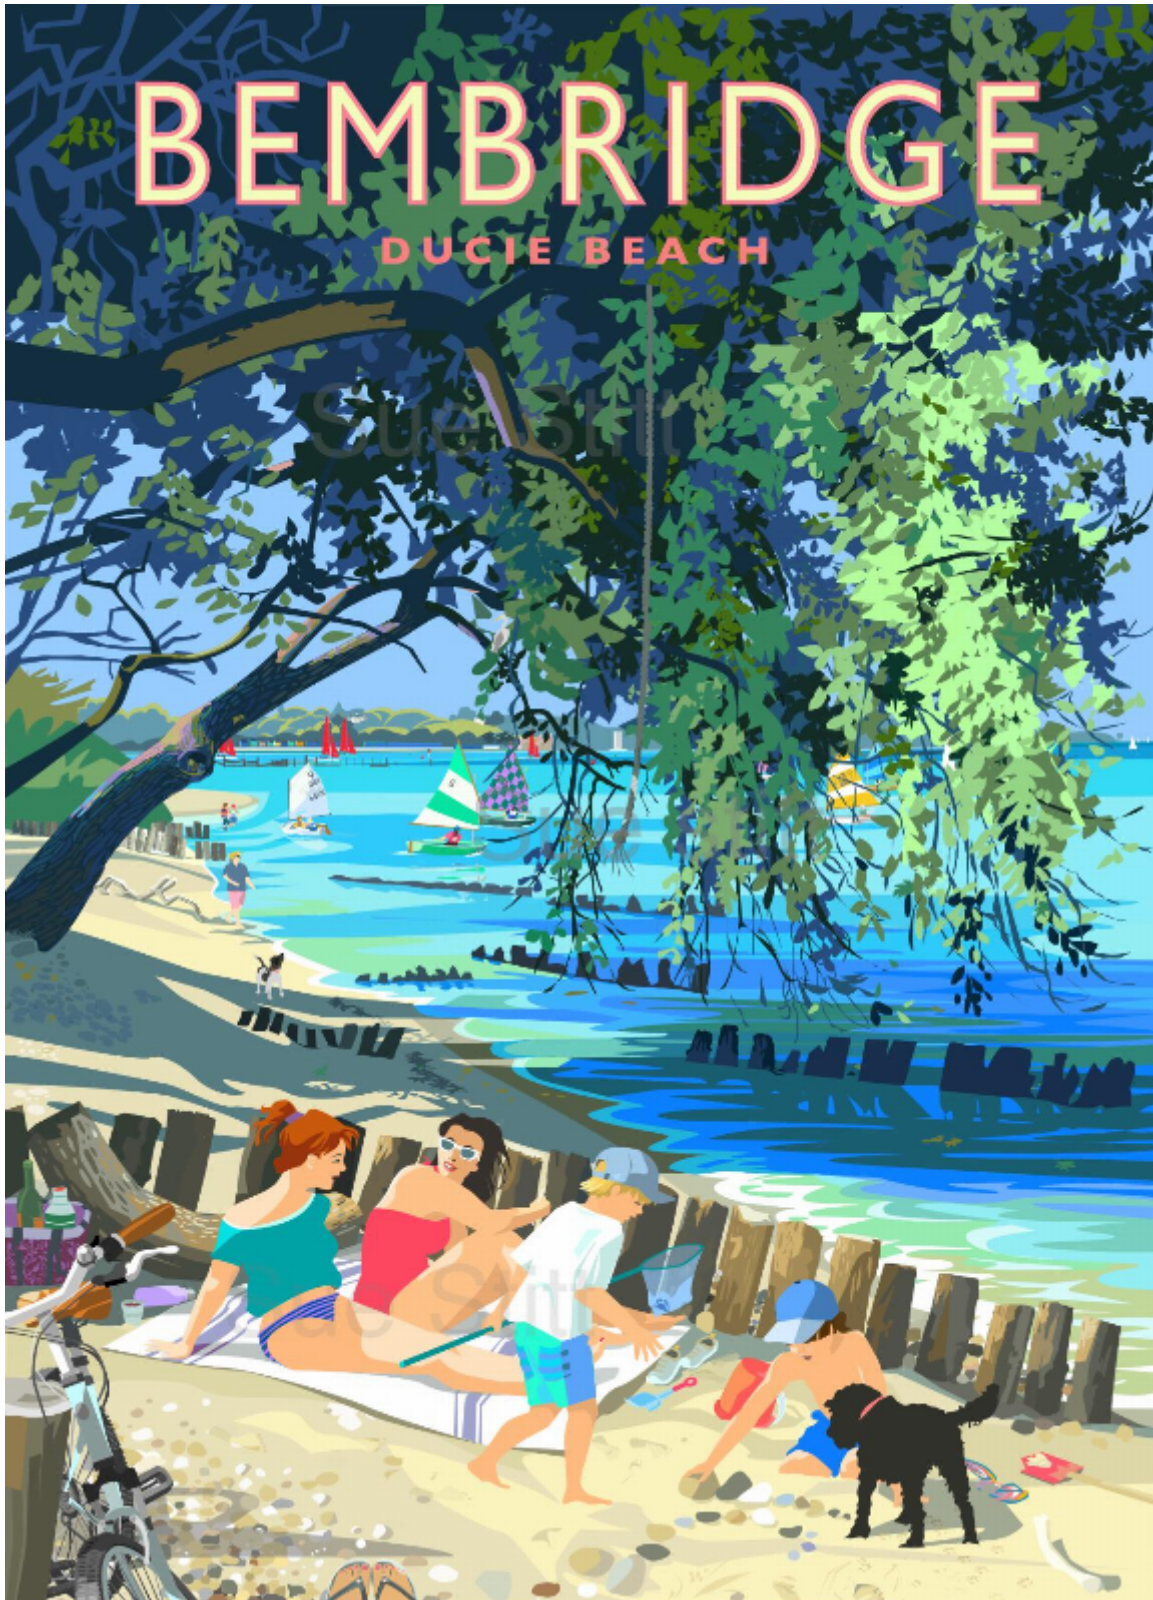

YOUR LOGO HERE

OPTIONAL SUBTEXT HERE

Bembridge Ducie Beach - large unframed

Sue Stitt

£120

REF: 2873

Height: 72 cm (28.3")

Width: 54 cm (21.3")

Description

Bembridge Ducie Beach - large unframed

All stock items shown on this example website are courtesy of Kendalls Fine Art.