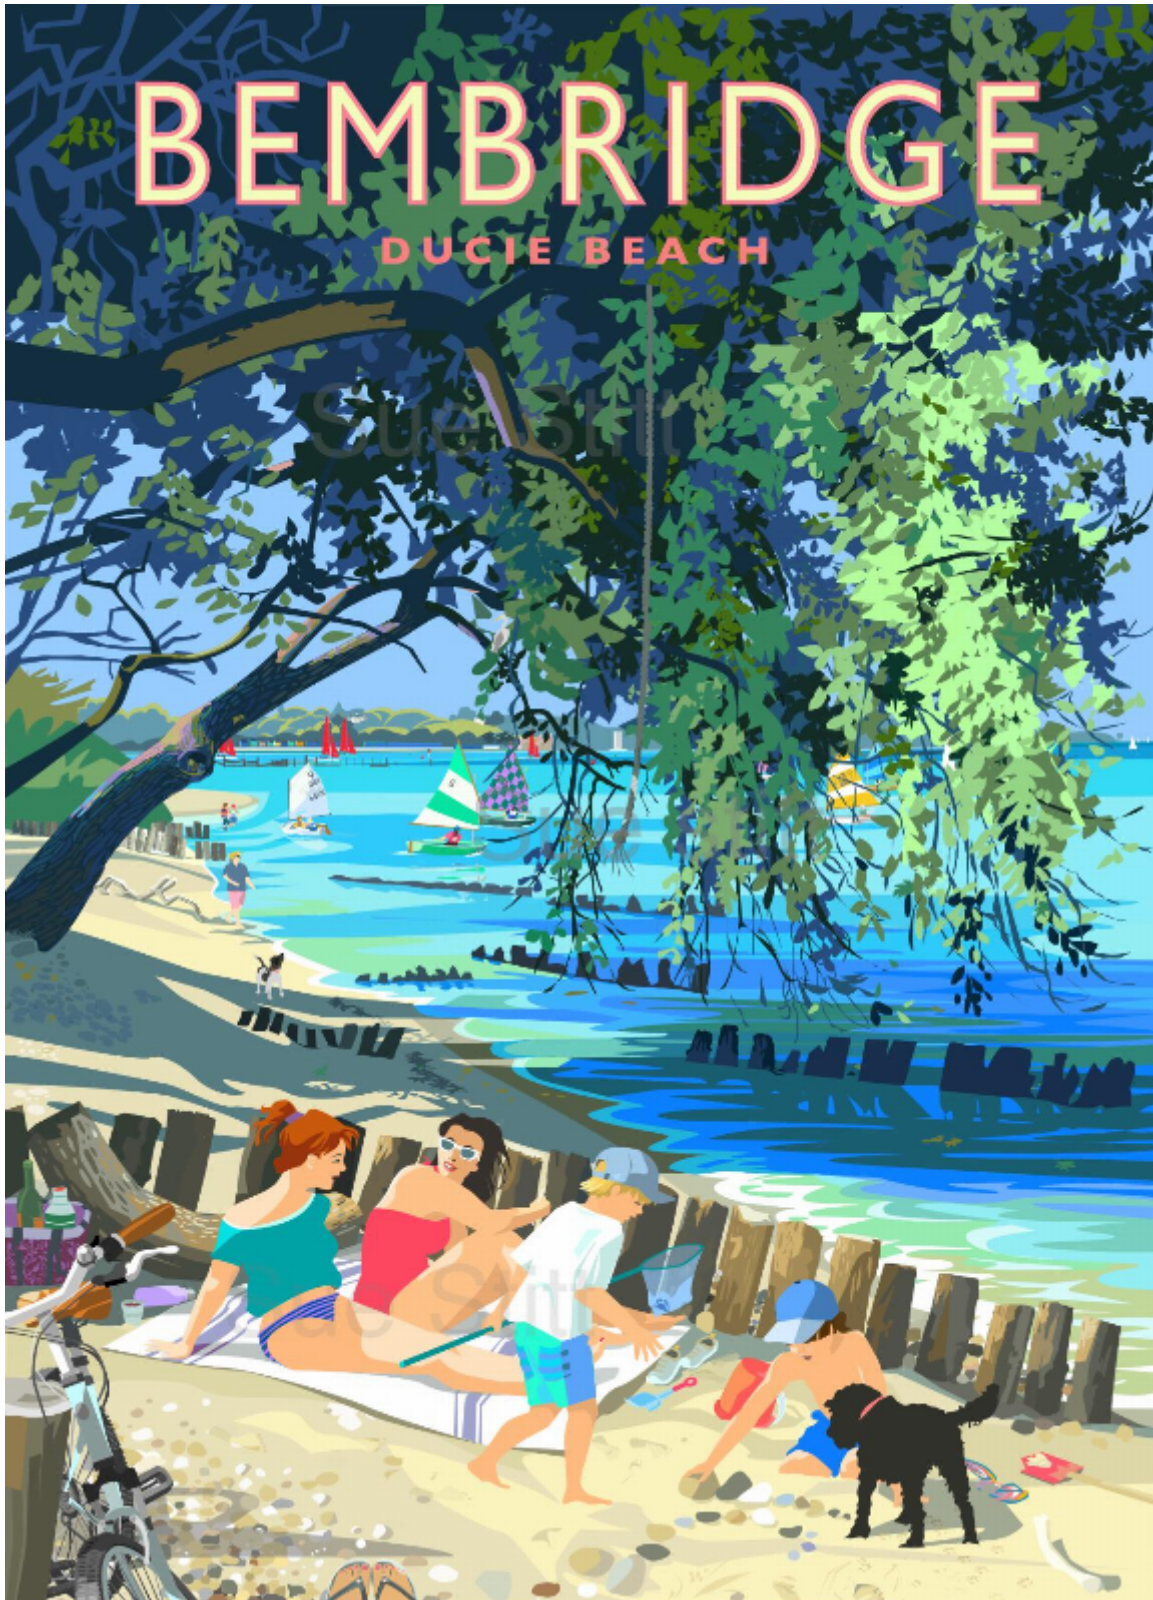

YOUR LOGO HERE

OPTIONAL SUBTEXT HERE

Bembridge Ducie Beach - small framed

Sue Stitt

£150

REF: 2874

Framed Height: 54 cm (21.3")

Framed Width: 44 cm (17.3")

Description

Bembridge Ducie Beach - small framed

All stock items shown on this example website are courtesy of Kendalls Fine Art.