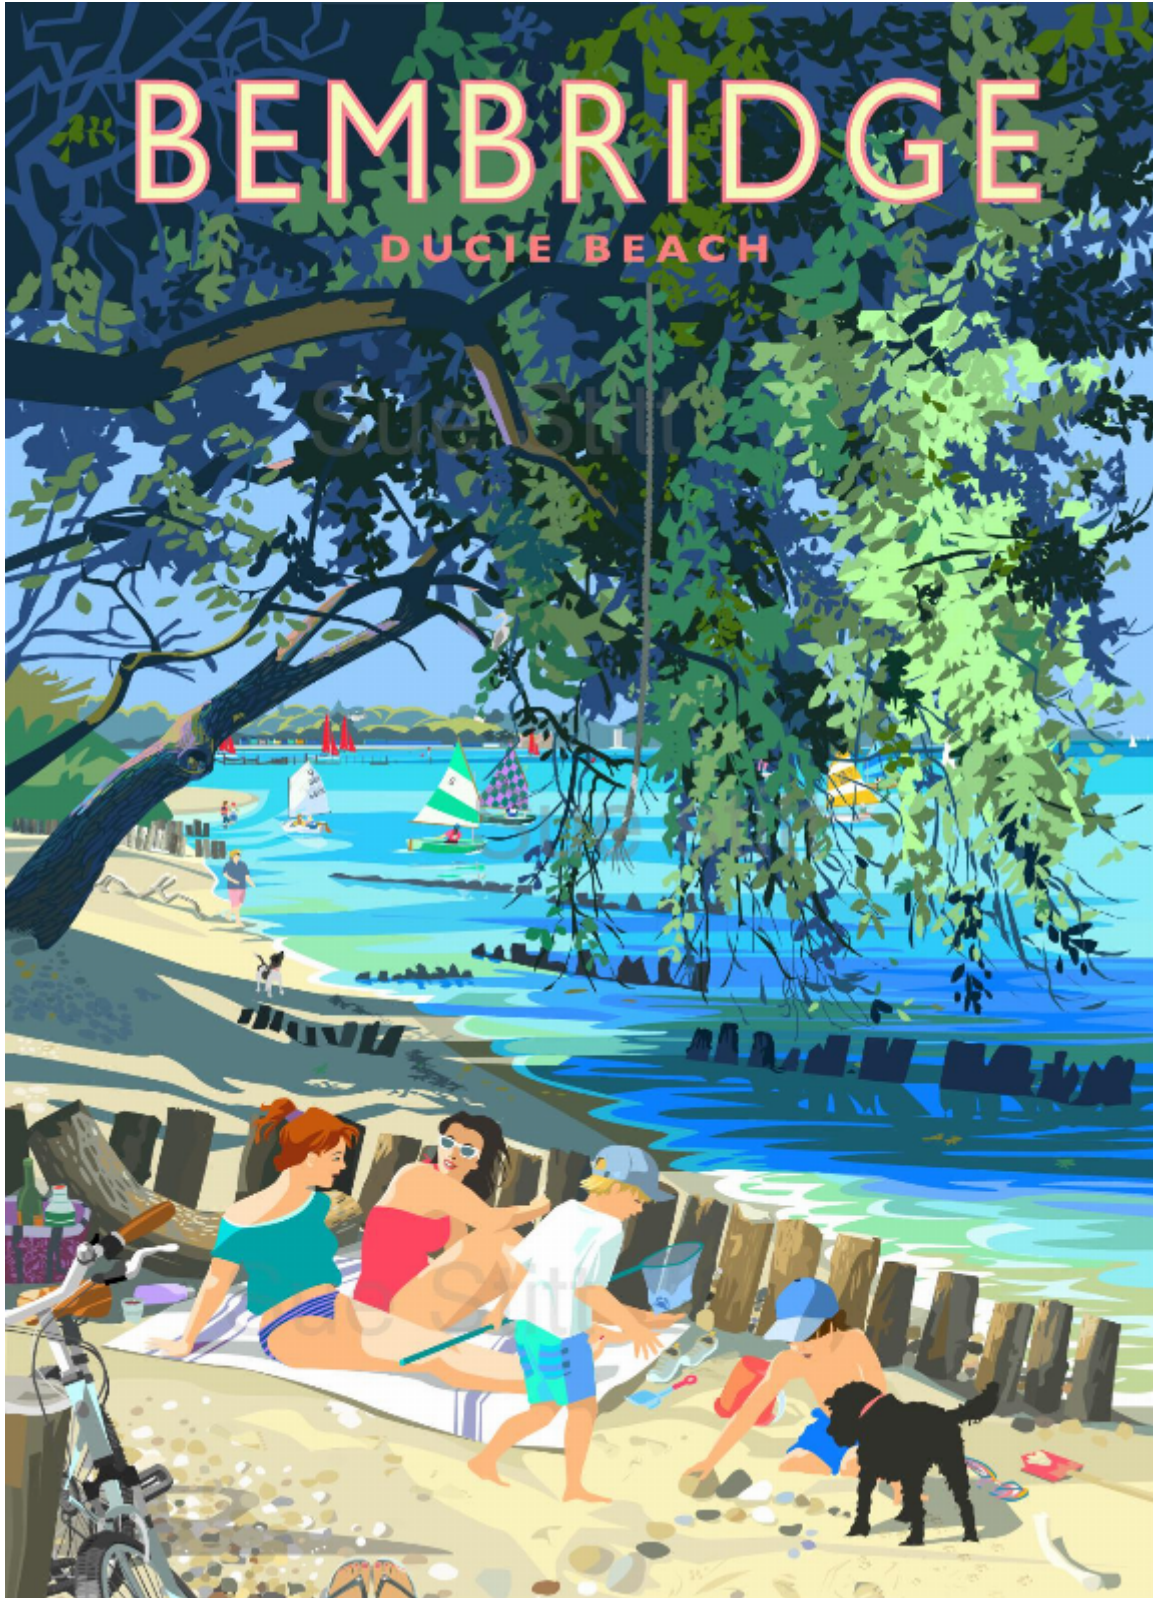

YOUR LOGO HERE

OPTIONAL SUBTEXT HERE

Bembridge Ducie Beach - small framed

Sue Stitt

£150

REF: 2874

Framed Height: 54 cm (21.3")

Framed Width: 44 cm (17.3")

Description

Bembridge Ducie Beach - small framed

All stock items shown on this example website are courtesy of Kendalls Fine Art.