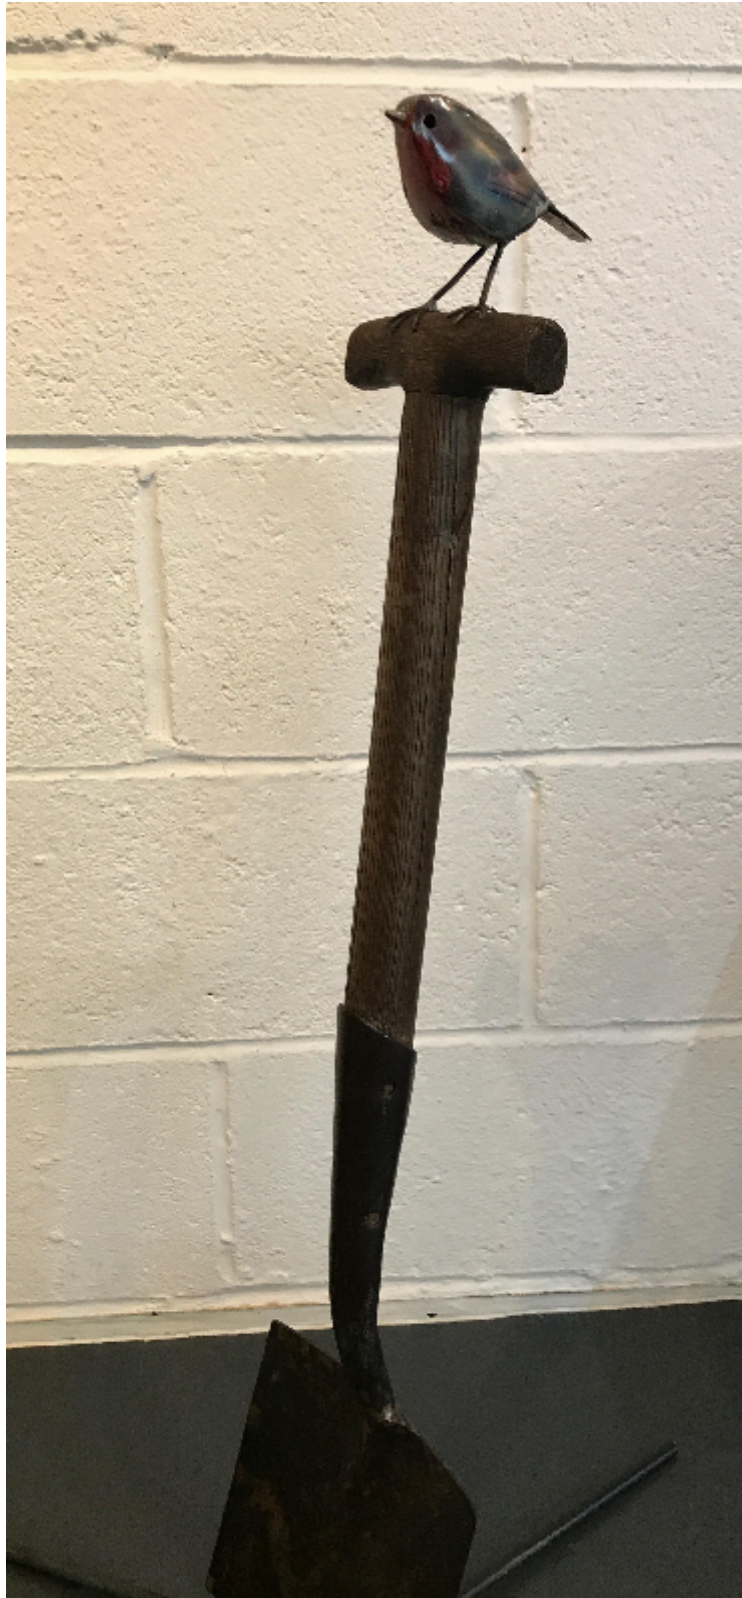

YOUR LOGO HERE

OPTIONAL SUBTEXT HERE

Robin on a spade

Diccon Dadey

Sold

REF: 2625

Height: 88 cm (34.6")

Width: 20 cm (7.9")

Depth: 10 cm (3.9")

## Description

Robin on a spade

All stock items shown on this example website are courtesy of Kendalls Fine Art.