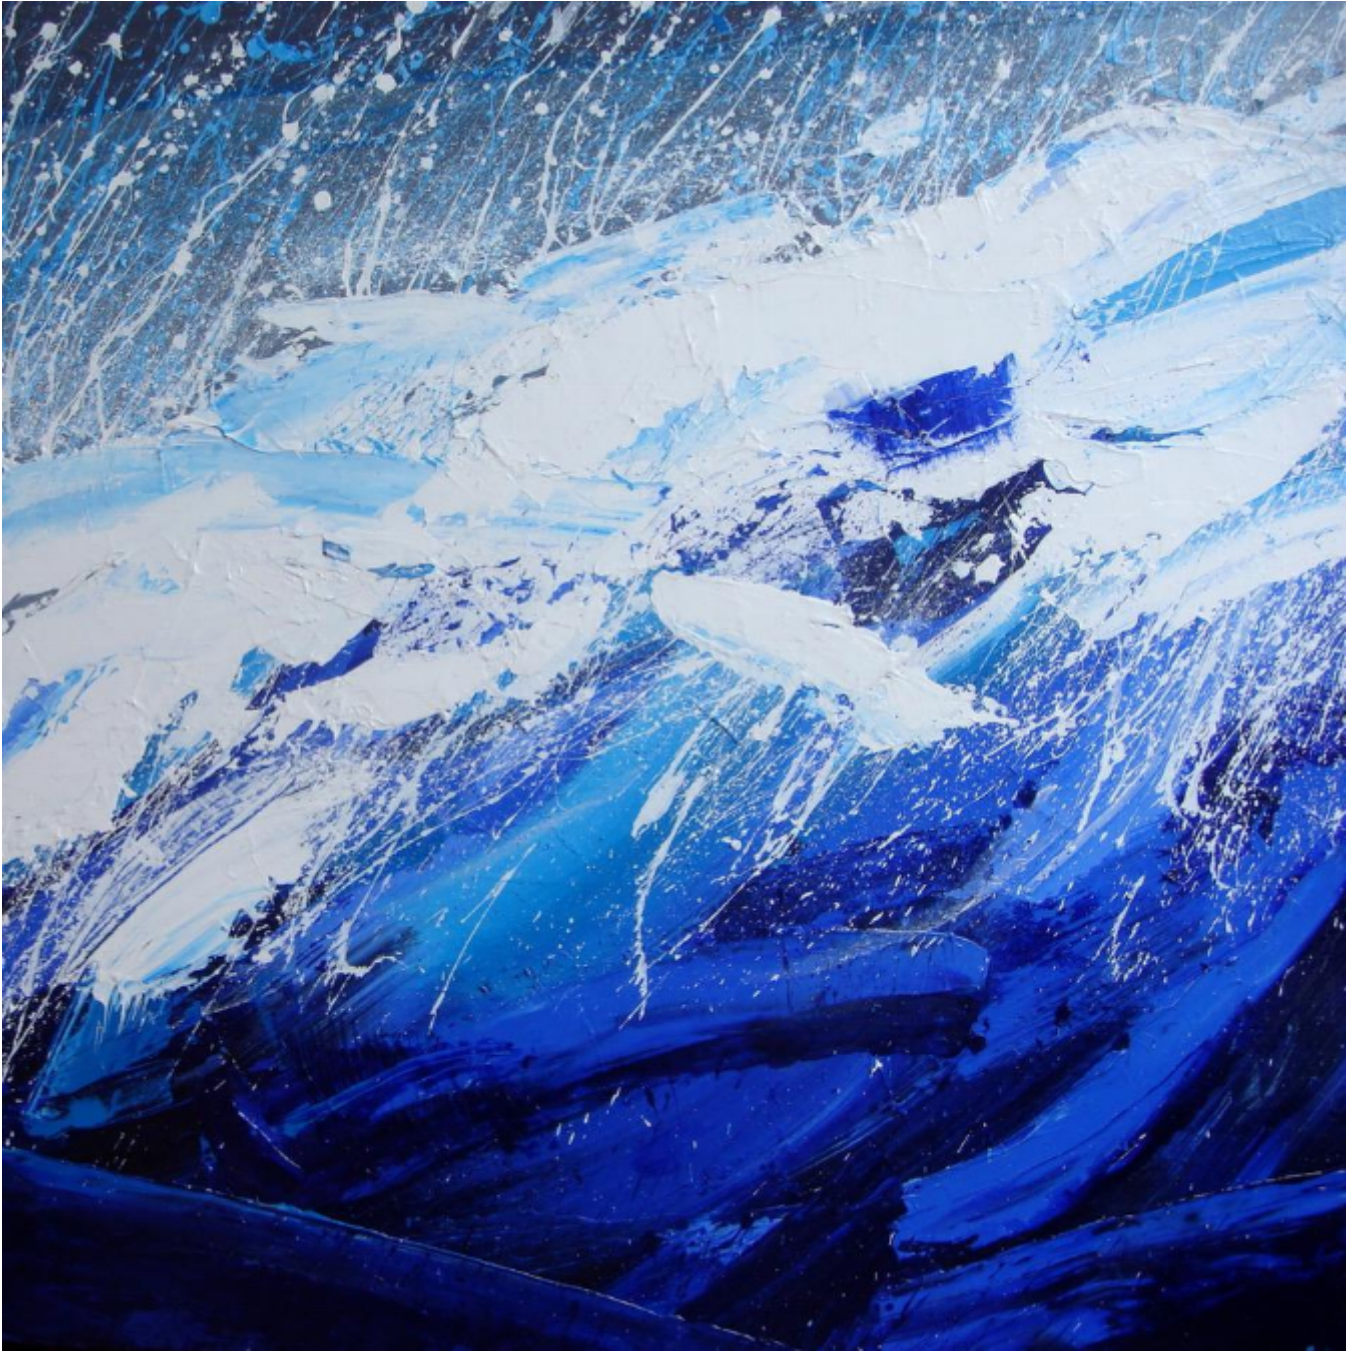

YOUR LOGO HERE

OPTIONAL SUBTEXT HERE

Water Wall

Annabel Menheneott

£1,695

REF: 2932

Height: 90 cm (35.4")

Width: 90 cm (35.4")