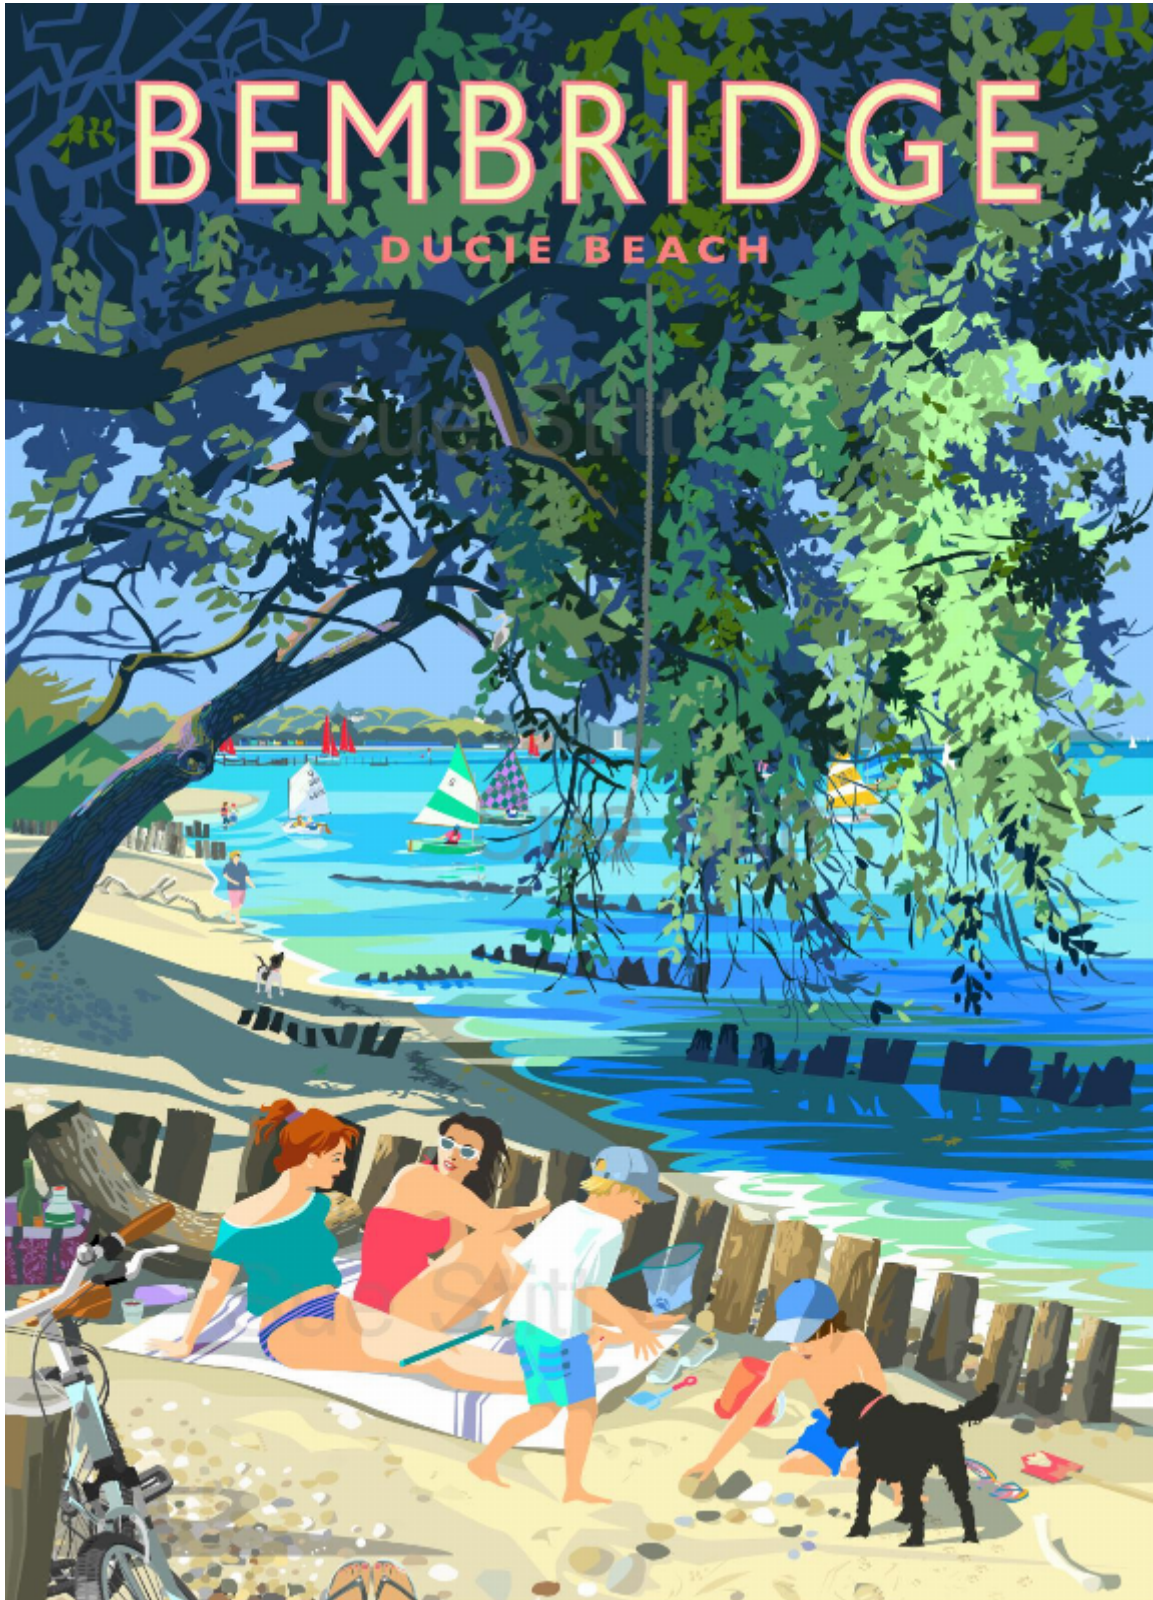

YOUR LOGO HERE

OPTIONAL SUBTEXT HERE

Bembridge Ducie Beach - small framed
Sue Stitt

£150

REF: 2874

Framed Height: 54 cm (21.3")

Framed Width: 44 cm (17.3")

Description

Bembridge Ducie Beach - small framed

All stock items shown on this example website are courtesy of Kendalls Fine Art.