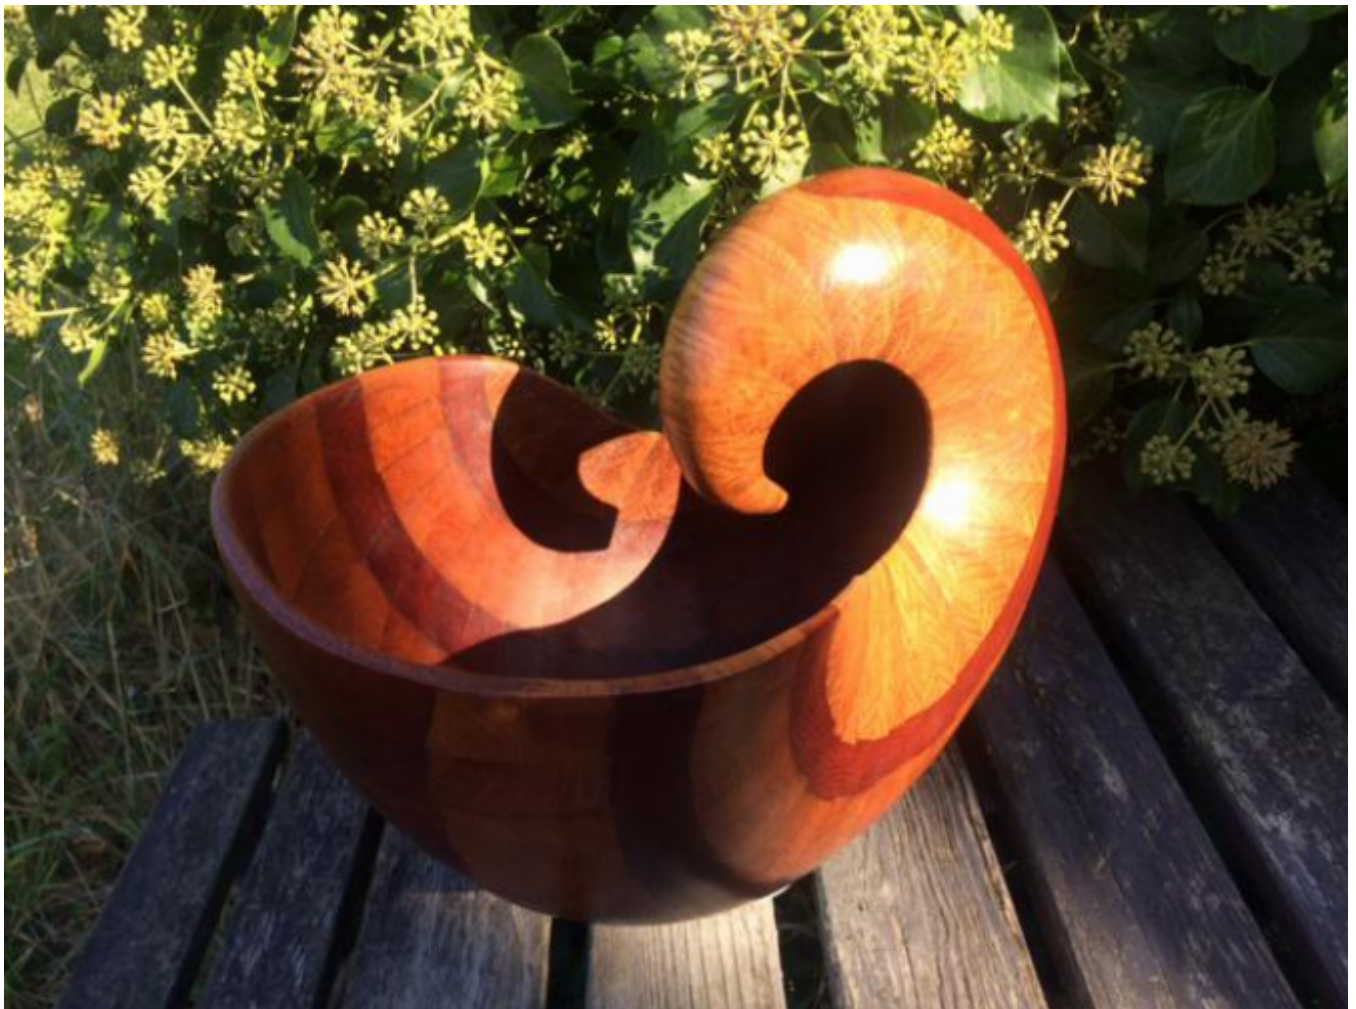

YOUR LOGO HERE

OPTIONAL SUBTEXT HERE

Nautilus 3

Paul Chapman

Sold

REF: 2838

Height: 30 cm (11.8")

Width: 40 cm (15.7")

Depth: 27 cm (10.6")

Description

Nautilus 3

All stock items shown on this example website are courtesy of Kendalls Fine Art.