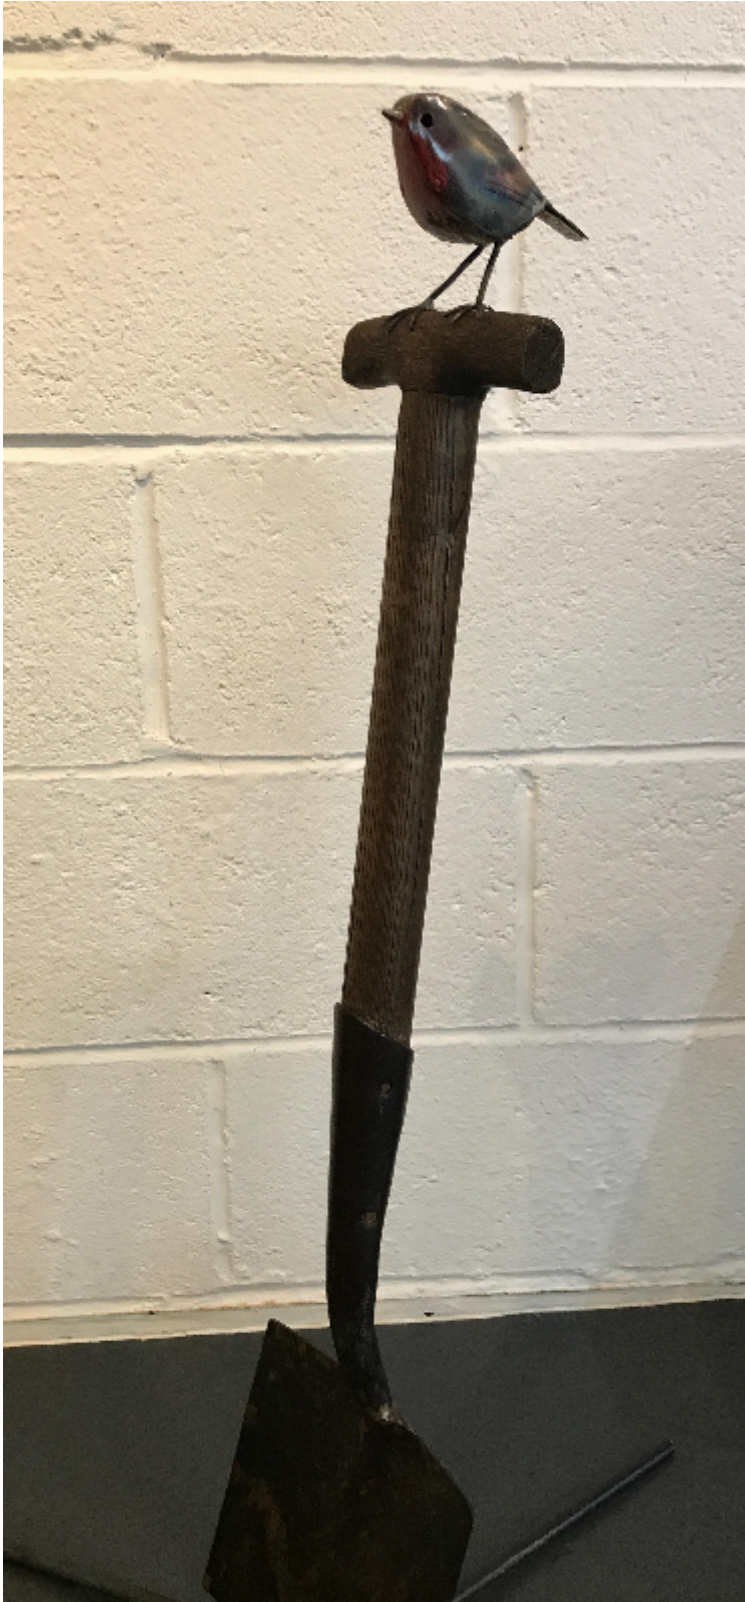

YOUR LOGO HERE

OPTIONAL SUBTEXT HERE

Robin on a spade

Diccon Dadey

Sold

REF: 2625

Height: 88 cm (34.6")

Width: 20 cm (7.9")

Depth: 10 cm (3.9")

Description

Robin on a spade

All stock items shown on this example website are courtesy of Kendalls Fine Art.