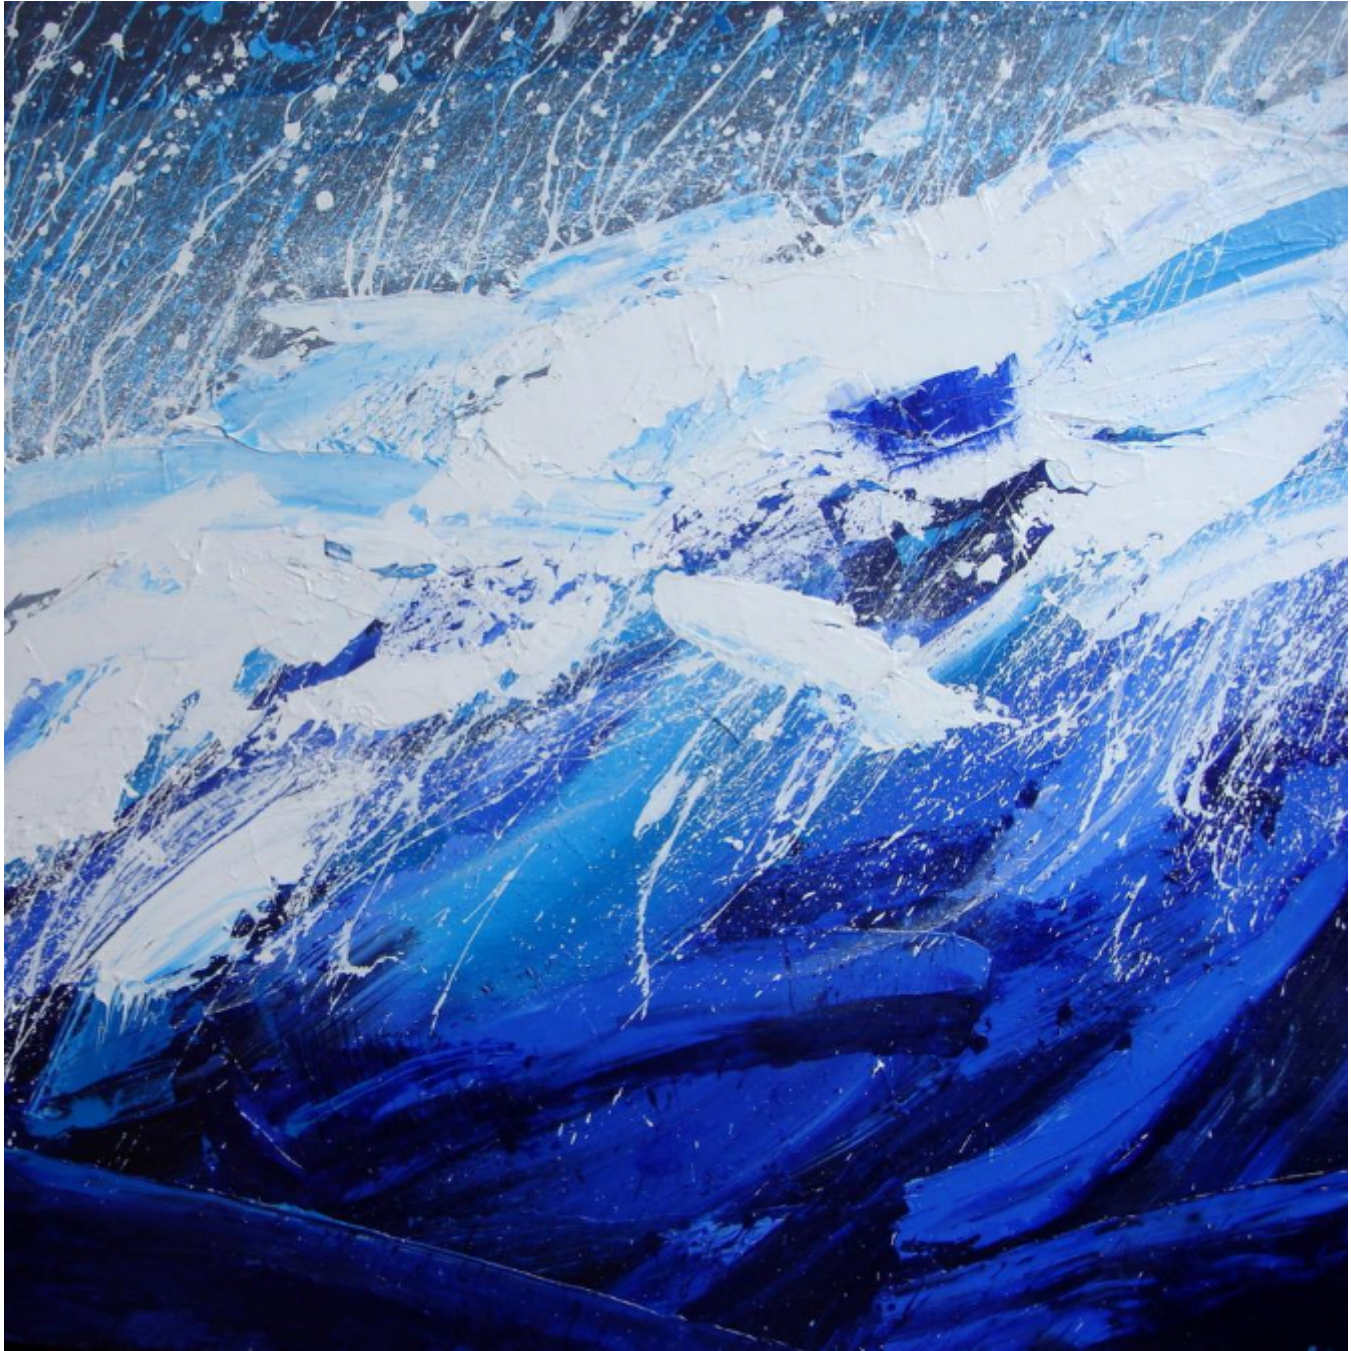

YOUR LOGO HERE

OPTIONAL SUBTEXT HERE

Water Wall
Annabel Menheneott

£1,695

REF: 2932

Height: 90 cm (35.4")

Width: 90 cm (35.4")

Description