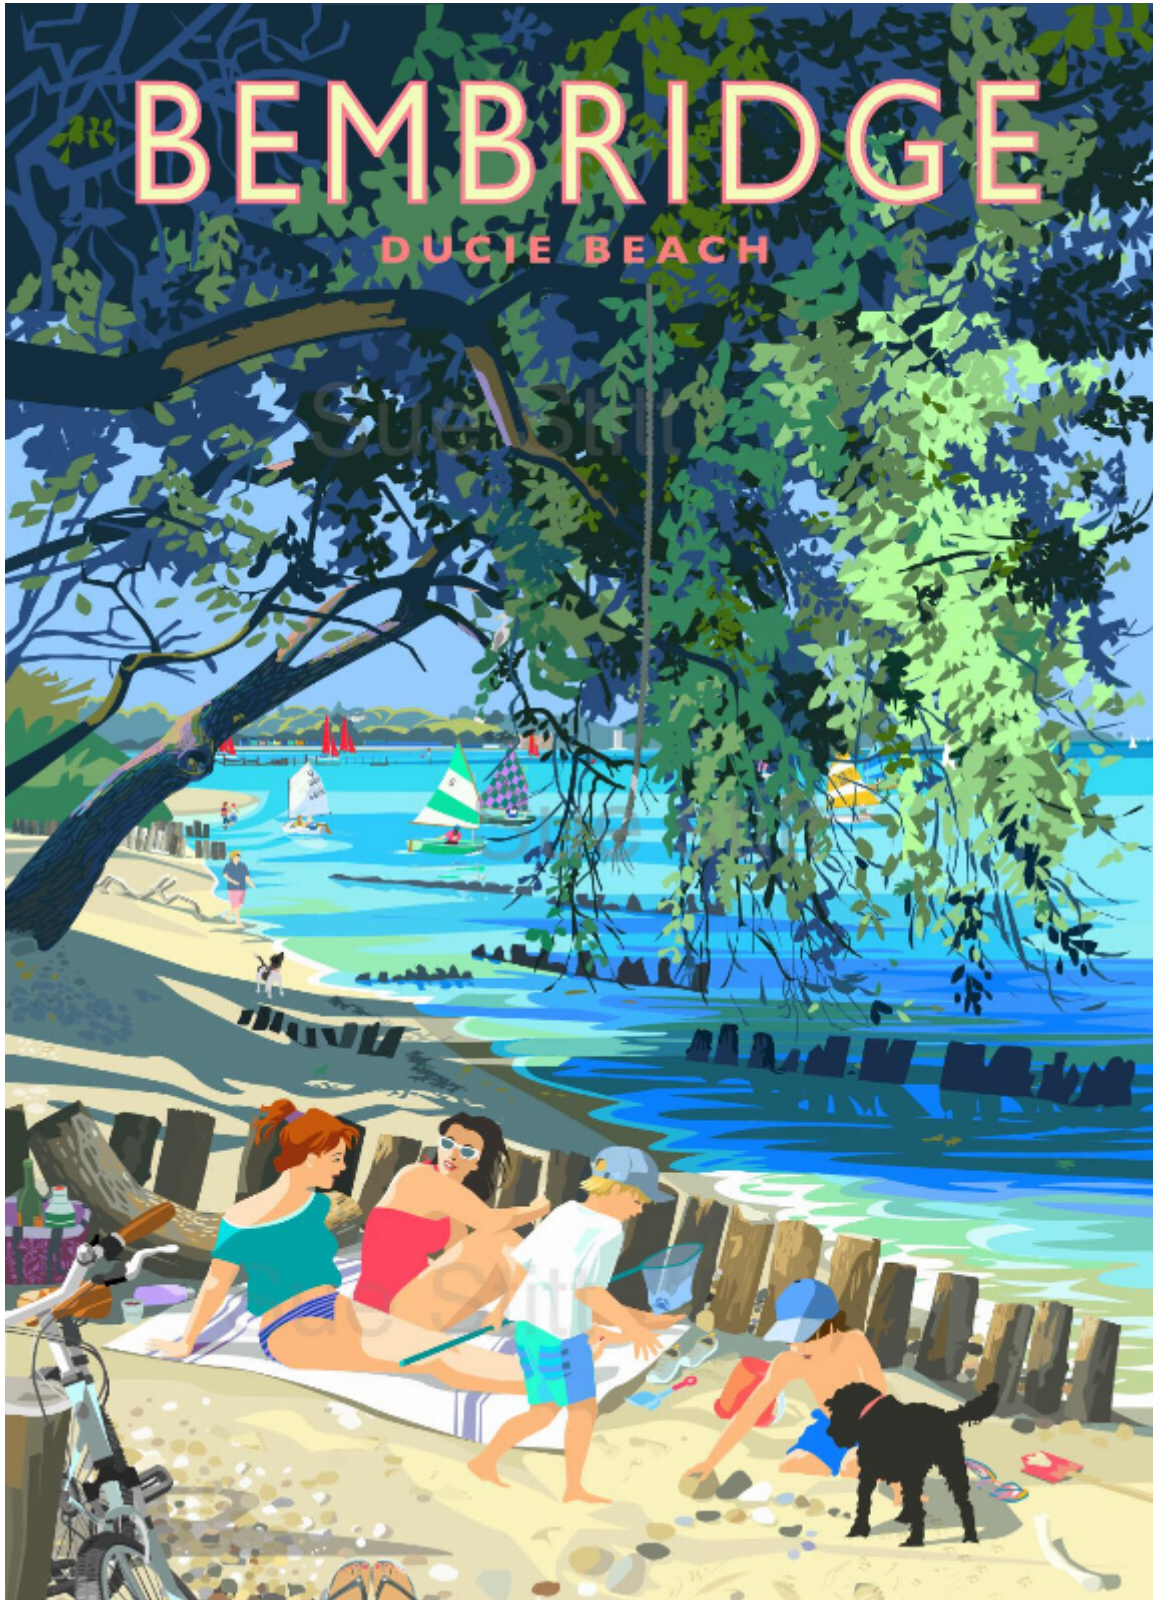

YOUR LOGO HERE

OPTIONAL SUBTEXT HERE

Bembridge Ducie Beach - large framed

Sue Stitt

£225

REF: 2875

Framed Height: 75 cm (29.5")

Framed Width: 57 cm (22.4")

Description

Bembridge Ducie Beach - large framed

All stock items shown on this example website are courtesy of Kendalls Fine Art.