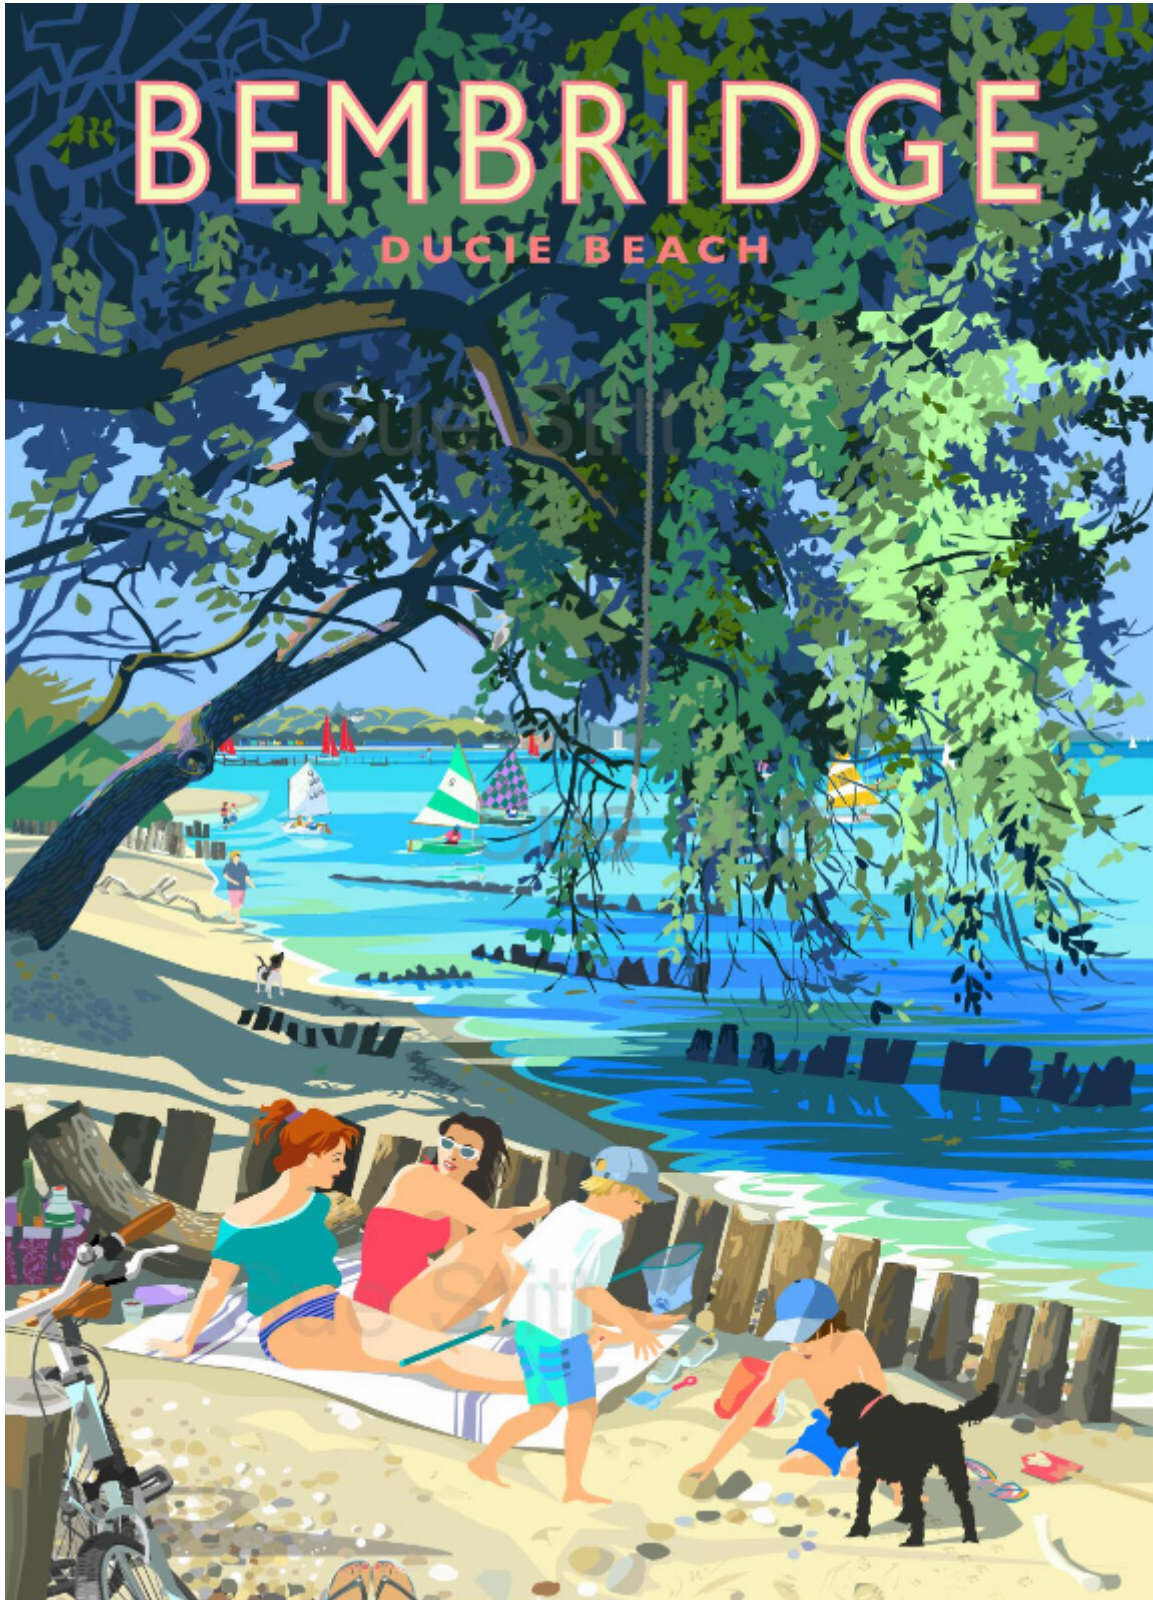

YOUR LOGO HERE

OPTIONAL SUBTEXT HERE

Bembridge Ducie Beach - large unframed
Sue Stitt

£120

REF: 2873

Height: 72 cm (28.3")

Width: 54 cm (21.3")

Description

Bembridge Ducie Beach - large unframed

All stock items shown on this example website are courtesy of Kendalls Fine Art.