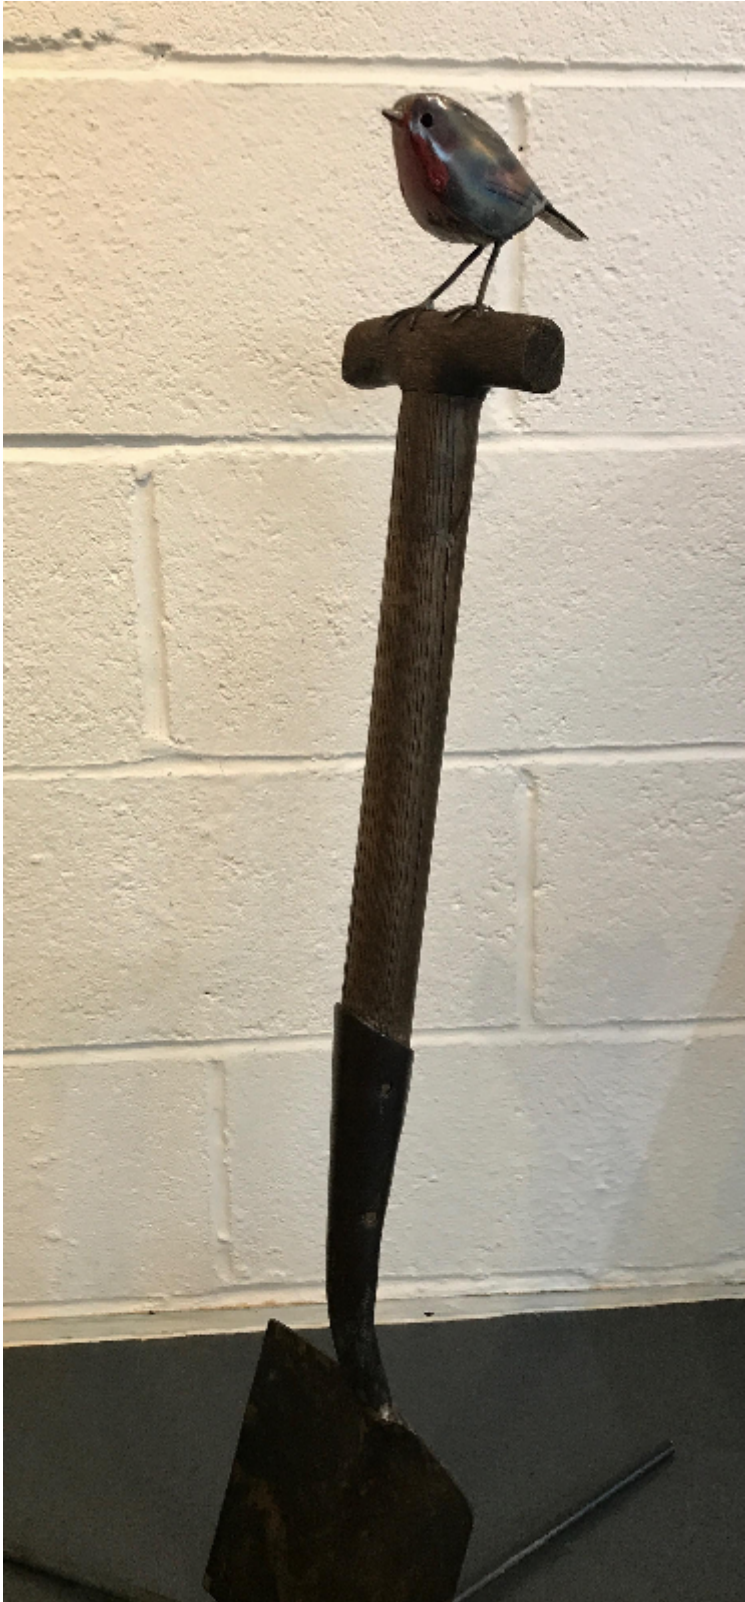

YOUR LOGO HERE

OPTIONAL SUBTEXT HERE

Robin on a spade

Diccon Dadey

Sold

REF: 2625

Height: 88 cm (34.6")

Width: 20 cm (7.9")

Depth: 10 cm (3.9")

## Description

Robin on a spade

All stock items shown on this example website are courtesy of Kendalls Fine Art.