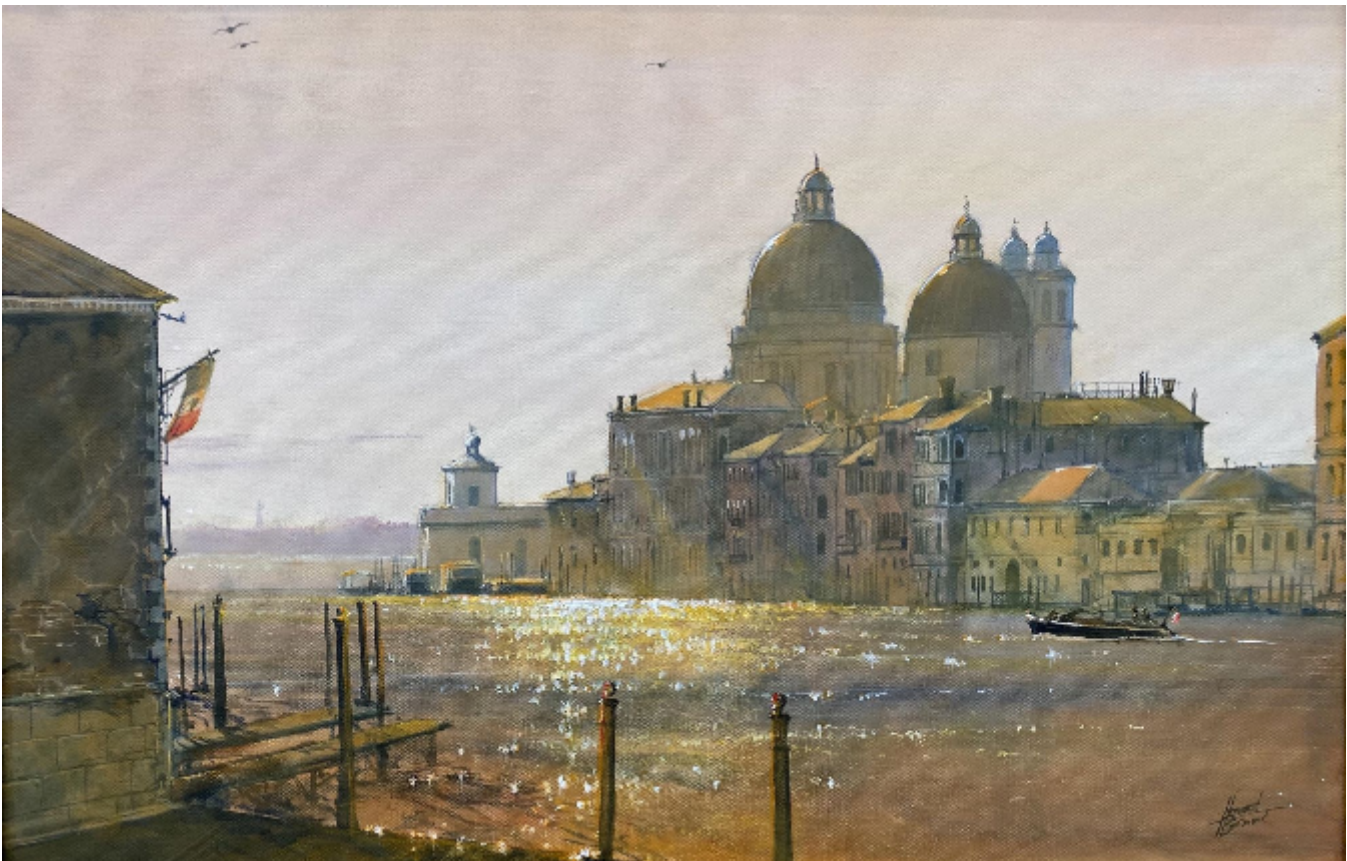

YOUR LOGO HERE

OPTIONAL SUBTEXT HERE

Venice near Harry's Bar  
Howard Birchmore

Sold

REF: 3041

Framed Height: 82 cm (32.3")

Framed Width: 107 cm (42.1")

## Description

Venice near Harry's Bar

All stock items shown on this example website are courtesy of Kendalls Fine Art.